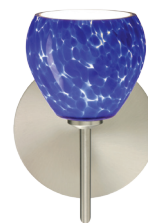

### METAL FINISH

Fixture shall be finished in Bronze, Chrome or Satin Nickel.

5605HN  
HONEY

560541  
GARNET

560518  
AMBER CLOUD

5605HB  
HABANERO

5605MA  
MAGMA

5605CE  
CEYLON

560586  
BLUE CLOUD

For ordering information, see next page

All dimensions provided are nominal.  
Allowance must be made for dimensional tolerance in handcrafted glasses.

REV 12/18

ORDERING:

FIXTURE	GLASS OPTIONS	METAL FINISH	METAL FINISH	OPTIONS
2SW 2 Light Vanity	560507 Opal Matte	(blank) 40W G9 Hal	BR Bronze	SQ Square Canopy
3SW 3 Light Vanity	560518 Amber Cloud	LED 5W LED 120V, dimmable	CR Chrome	
4SW 4 Light Vanity	560519 Carrera		SN Satin Nickel	
	560541 Garnet			
	560560 Cocoon			
	560580 Amber Matte			
	560586 Blue Cloud			
	5605CE Ceylon			
	5605HB Habanero			
	5605HN Honey			
	5605MA Magma			
	5605VM Vanilla Matte			