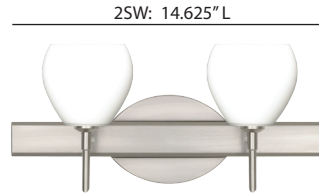

### METAL FINISH

Fixture shall be finished in Bronze, Chrome or Satin Nickel.

All dimensions provided are nominal.  
Allowance must be made for dimensional tolerance in handcrafted glasses.

REV 12/18

ORDERING:

FIXTURE	GLASS OPTIONS	METAL FINISH	METAL FINISH	OPTIONS
2SW 2 Light Vanity	560507 Opal Matte	(blank) 40W G9 Hal	BR Bronze	SQ Square Canopy
3SW 3 Light Vanity	560518 Amber Cloud	LED 5W LED 120V, dimmable	CR Chrome	
4SW 4 Light Vanity	560519 Carrera		SN Satin Nickel	
	560541 Garnet			
	560560 Cocoon			
	560580 Amber Matte			
	560586 Blue Cloud			
	5605CE Ceylon			
	5605HB Habanero			
	5605HN Honey			
	5605MA Magma			
	5605VM Vanilla Matte			

**Ex. 3SW-560519-SN**  
 Tay Tay 3-Light Vanity w/ Carrera Glass,  
 Satin Nickel Finish

Canopy allows direct wiring without outlet box, where armored cable or non-metallic sheathed cable is employed, and the decorative outlet box cover is not required. Orient upward or downward, wall-mount only.