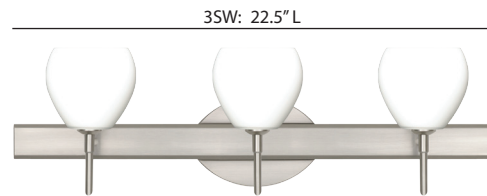

### METAL FINISH

Fixture shall be finished in Bronze, Chrome or Satin Nickel.

All dimensions provided are nominal.  
Allowance must be made for dimensional tolerance in handcrafted glasses.

REV 12/18

ORDERING:

FIXTURE	GLASS OPTIONS	METAL FINISH	METAL FINISH	OPTIONS
2SW 2 Light Vanity	560507 Opal Matte	(blank) 40W G9 Hal	BR Bronze	SQ Square Canopy
3SW 3 Light Vanity	560518 Amber Cloud	LED 5W LED 120V, dimmable	CR Chrome	
4SW 4 Light Vanity	560519 Carrera		SN Satin Nickel	
	560541 Garnet			
	560560 Cocoon			
	560580 Amber Matte			
	560586 Blue Cloud			
	5605CE Ceylon			
	5605HB Habanero			
	5605HN Honey			
	5605MA Magma			
	5605VM Vanilla Matte			

**Ex. 3SW-560519-SN**  
 Tay Tay 3-Light Vanity w/ Carrera Glass,  
 Satin Nickel Finish

Canopy allows direct wiring without outlet box, where armored cable or non-metallic sheathed cable is employed, and the decorative outlet box cover is not required. Orient upward or downward, wall-mount only.