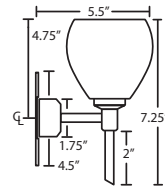

ORDERING:

FIXTURE	GLASS OPTIONS	METAL FINISH	METAL FINISH	OPTIONS
2SW 2 Light Vanity	560507 Opal Matte	(blank) 40W G9 Hal	BR Bronze	SQ Square Canopy
3SW 3 Light Vanity	560518 Amber Cloud	LED 5W LED 120V, dimmable	CR Chrome	
4SW 4 Light Vanity	560519 Carrera		SN Satin Nickel	
	560541 Garnet			
	560560 Cocoon			
	560580 Amber Matte			
	560586 Blue Cloud			
	5605CE Ceylon			
	5605HB Habanero			
	5605HN Honey			
	5605MA Magma			
	5605VM Vanilla Matte			

Ex. 3SW-560519-SN
Tay Tay 3-Light Vanity w/ Carrera Glass,
Satin Nickel Finish

Canopy allows direct wiring without outlet box, where armored cable or non-metallic sheathed cable is employed, and the decorative outlet box cover is not required. Orient upward or downward, wall-mount only.

Project Information: